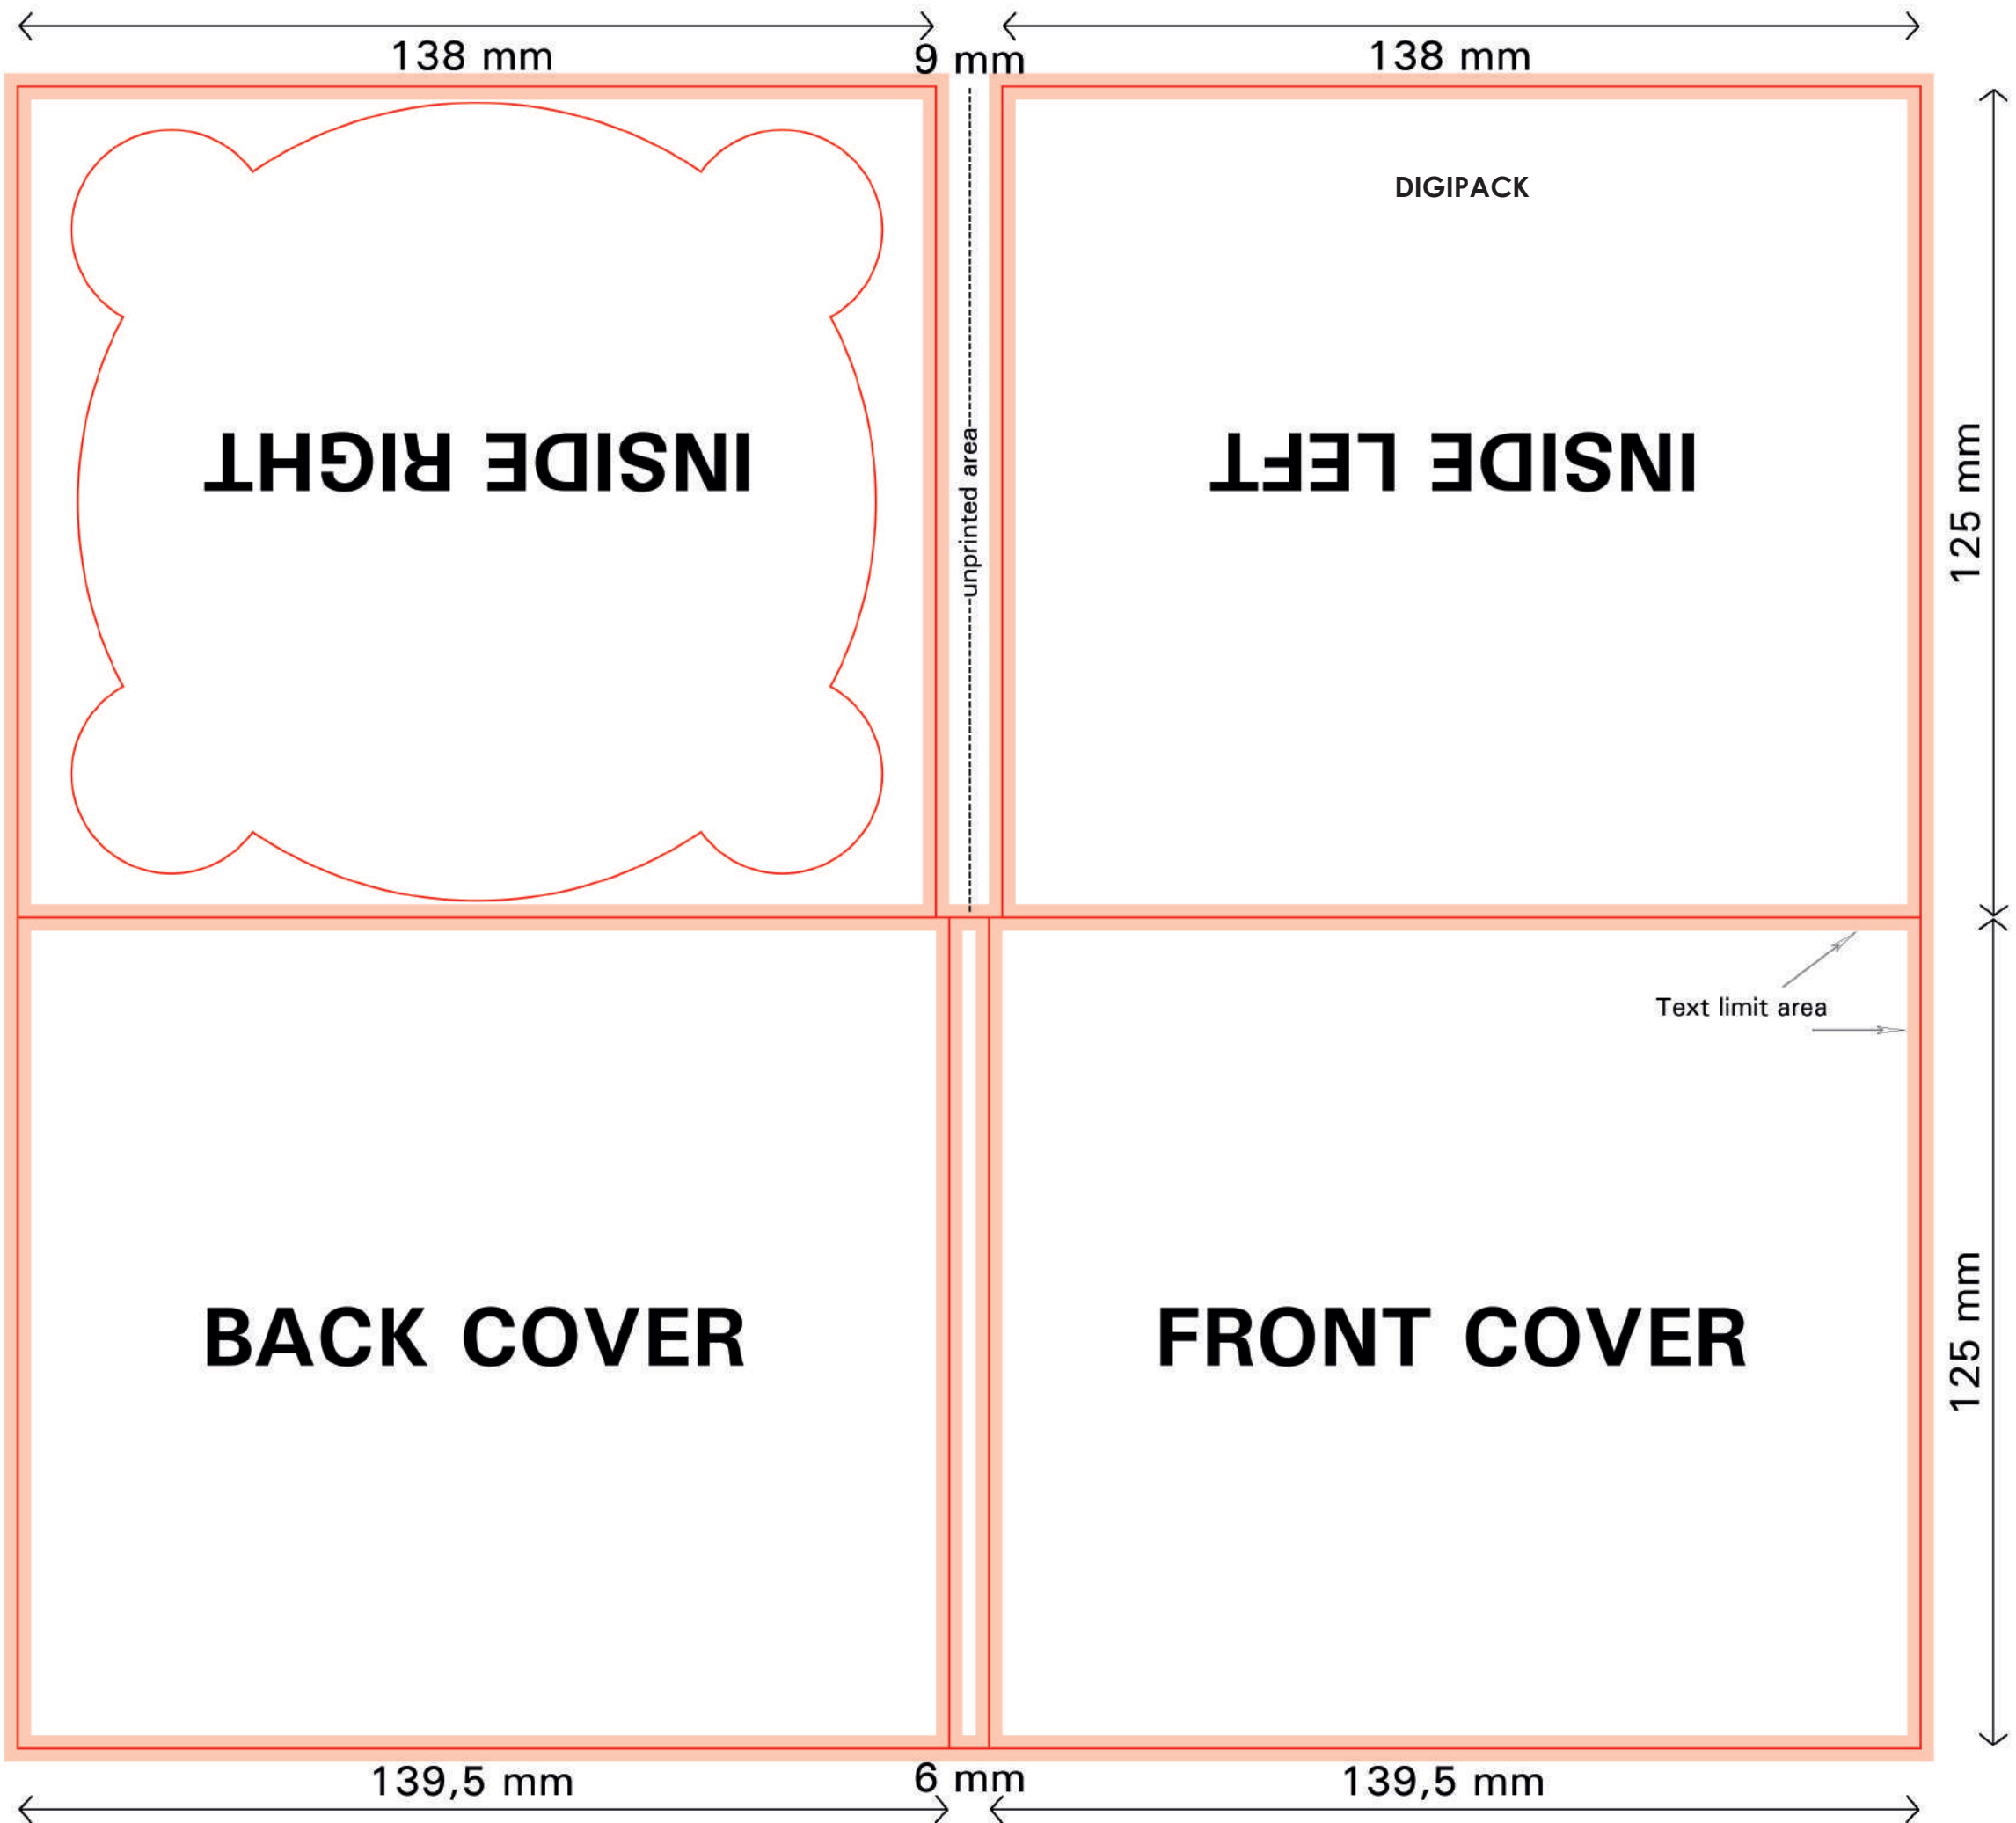

BACK

CARDBOARD SLEEVE

FRONT

CARDBOARD SLEEVE

124mm

BLEED ZONE 5mm

BLEED ZONE 5mm

BLEED ZONE 5mm

IMAGE : 300 DPI
COLOR : RGB
SILVER DISC

CD METAL

45 mm

120 mm

110mm

NON-PRINTABLE ZONE

LEVEL

IMAGE : 300 DPI
COLOR : RGB
COLOR DISC

CD COULEUR

22 mm

A diagram of a CD layout. It features a large white circle representing the CD surface, surrounded by a thick green border. In the center of the white circle is a smaller green circle. A red horizontal line with arrows at both ends spans the width of the white circle. A red vertical line with arrows at both ends is positioned over the central green circle, with the text '22 mm' above it. The text '120 mm' is placed inside the central green circle.

120 mm

NON-PRINTABLE ZONE

LEVEL

BLEED ZONE

CROP MARKS